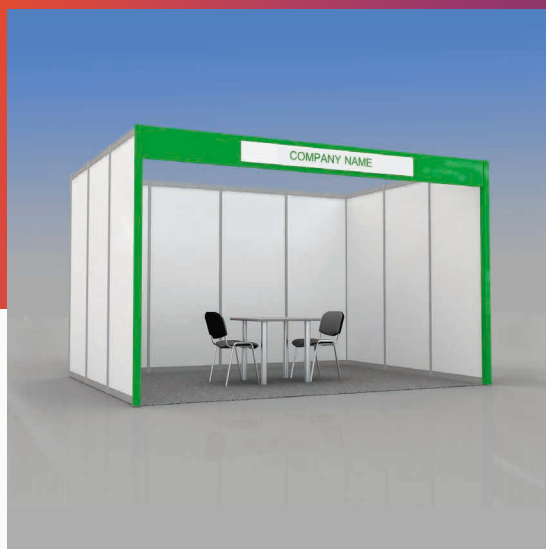

STANDARD PLUS

Shell Scheme kit

ОРГАНИЗАТОР
ORGANISER

Design shown above suits 12 sq.m
(inline and corner position)

Height of walls
and construction **2,5 m**

Carpet (colour – to choose)
Colour of carpet by default - grey

Fascia panel **0,3 m**
laminated chipboard,
(colour: blue)
with PVC plate
(colour: white)
with fascia name from the open
sides of the booth (colour of the
fascia name – to choose)

colour of the fascia name
by default - grey 071

Please note that electricity and lighting **is not included** in the above package

STANDARD PLUS

Shell Scheme kit

ОРГАНИЗАТОР
ORGANISER

Design shown above suits 12 sq.m
(inline and corner position)

Height of walls
and construction **2,5 m**

colour of the fascia name
by default - grey 071

Pylons at booth's corners
(the same colour as Fascia panel)

Booth size	<11 sq.m	12-23 sq.m	24-35 sq.m	36-47 sq.m	48-59 sq.m
Table (80x80 cm) (code 310)	1	1	2	3	4
Chair (code 300)	1	2	4	6	8
Waste basket	1	1	2	3	4